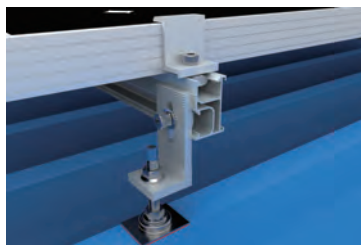

METAL ROOF MOUNT BRACKET

L Feet Mount

CHIKO L feet have been widely used on universal corrugated metal sheet roof. It can fix to the roof rafter directly. Also, it can be applied with hanger bolts and CHIKO deigning roof clamps.

Features

- Enables simple, fast and cost-effective installation
- Al6005-T5. High class anodized aluminium
- Waterproof Silicone rubber intergrated
- Fasteners and rall nut confignated to save extra parts purchasing

Universal fotrapezoid & corrugated metal sheet:

Fix to roof directly

Apply with Hanger bolt

Apply with roof clamps