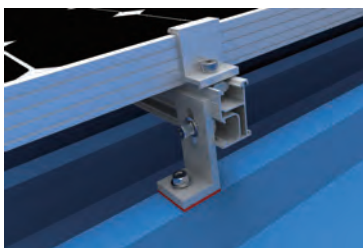

METAL ROOF MOUNT BRACKET

L Feet Mount

CHIKO L feet have been widely used on universal corrugated metal sheet roof. It can fix to the roof rafter directly. Also, it can be applied with hanger bolts and CHIKO deigning roof clamps.

Features

- Enables simple, fast and cost-effective installation
- Al6005-T5. High class anodized aluminium
- Waterproof Silicone rubber intergrated
- Fasteners and rall nut confignated to save extra parts purchasing

Universal fotrapezoid & corrugated metal sheet:

Fix to roof directly

Apply with Hanger bolt

Apply with roof clamps