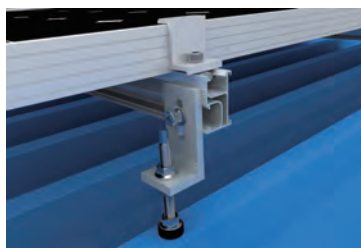

METAL ROOF MOUNT BRACKET

L Feet Mount

CHIKO L feet have been widely used on universal corrugated metal sheet roof. It can fix to the roof rafter directly. Also, it can be applied with hanger bolts and CHIKO deigning roof clamps.

Features

- Enables simple, fast and cost-effective installation
- Al6005-T5. High class anodized aluminium
- Waterproof Silicone rubber intergrated
- Fasteners and rall nut confignated to save extra parts purchasing

Universal fotrapezoid & corrugated metal sheet:

Fix to roof directly

Apply with Hanger bolt

Apply with roof clamps