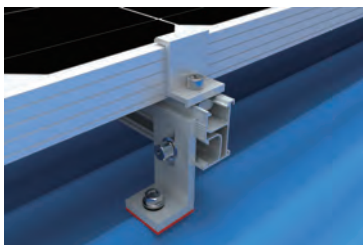

METAL ROOF MOUNT BRACKET

L Feet Mount

CHIKO L feet have been widely used on universal corrugated metal sheet roof. It can fix to the roof rafter directly. Also, it can be applied with hanger bolts and CHIKO deigning roof clamps.

Features

- Enables simple, fast and cost-effective installation
- Al6005-T5. High class anodized aluminium
- Waterproof Silicone rubber intergrated
- Fasteners and rall nut confignated to save extra parts purchasing

Universal fotrapezoid & corrugated metal sheet:

Fix to roof directly

Apply with Hanger bolt

Apply with roof clamps